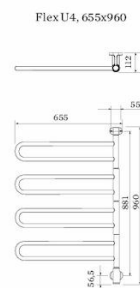

Pax Flex U 4/650, pivoting, Momento II™

Cat. Part	25-1022
Number	
EAN 13	7391477510226
SE EL (SEG)	9411147
SE VVS (RSK)	8754361
NO EL (EFO)	5800642
NO VVS (NRF)	8245336
FI VVS (LVI)	5280872
DK EL (DB)	2006706
DK VVS (VVS)	331164824
FI EL (SNRO)	8133279

Flex U, easy to vary

- Easy to reconfigure
- Momento II™ timer with the possibility of app control

**Flex U, 4 arms 650 mm individually pivotable.
Momento II™ timer with the possibility of app
control. 85W. Chrome-plated steel.**

Functions

Run on Timer

Technical data

Installation type, wall, ceiling et.c	Wall
Max watt(W)	85
Supply Voltage (12V-400V)	230V AC
Electrical Supply Phase	1-Phase
Insulation Class	II
Wireless Control Option	Bluetooth LE
Protection (IP)	IP 44
Heat Output, electrical products (W)	85
Unpackaged Product Width (mm)	655
Unpackaged Product Height (mm)	960
Unpackaged Product Depth (mm)	112
Material	Steel
Etim Code	EC003624

Måttskiss