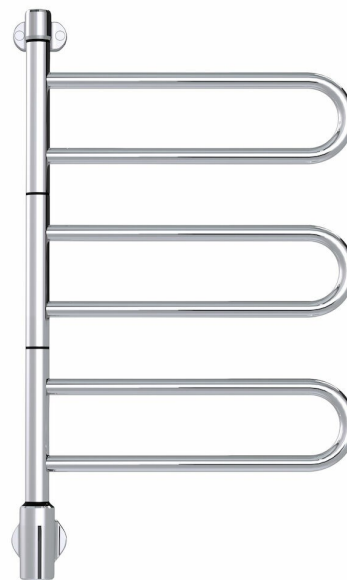

Pax Flex U 3/450, pivoting, Momento II™

| | |
|--------------|---------------|
| Cat. Part | 26-1011 |
| Number | |
| EAN 13 | 7391477610117 |
| SE EL (SEG) | 9411707 |
| SE VVS (RSK) | 8754526 |
| NO EL (EFO) | 5800515 |
| NO VVS (NRF) | 8245402 |
| FI VVS (LVI) | 5280935 |
| DK EL (DB) | 2254714 |
| DK VVS (VVS) | 331164717 |
| FI EL (SNRO) | 8133367 |

- Easy to reconfigure
- Momento II™ timer with the possibility of app control

**Flex U, 3 arms 450 mm individually pivotable.
Momento II™ timer with the possibility of app
control. 41W. Stainless steel.**

Measure sketch/CAD

Mått i mm.
MS00026-A

PAX®

Description

Flex U has 3 arms that are 450 mm long. The towel warmer has excellent drying capabilities. The individually pivoting U-shaped arms allow towels to hang freely in the air when needed.

Flex U is made of stainless steel and the effect is 41W. The towel warmer can be mounted right or left-hand. The towel warmer comes complete with Momento II™ bracket for concealed electrical installation placed at the bottom.