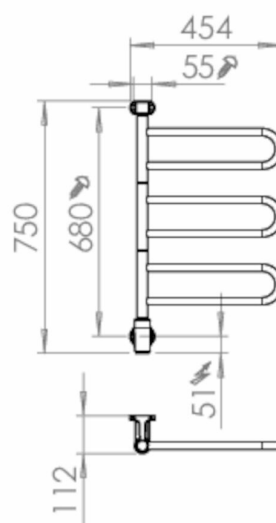

Pax Flex U 3/450, pivoting, Momento II™

| | |
|--------------|---------------|
| Cat. Part | 26-1011 |
| Number | |
| EAN 13 | 7391477610117 |
| SE EL (SEG) | 9411707 |
| SE VVS (RSK) | 8754526 |
| NO EL (EFO) | 5800515 |
| NO VVS (NRF) | 8245402 |
| FI VVS (LVI) | 5280935 |
| DK EL (DB) | 2254714 |
| DK VVS (VVS) | 331164717 |
| FI EL (SNRO) | 8133367 |

Functions

Run on Timer, Repetitive timer, Power control

Technical data

| | |
|---------------------------------------|-----------------------------|
| Installation type, wall, ceiling et.c | Wall |
| Max watt(W) | 41 |
| Supply Voltage (12V-400V) | 230V AC |
| Electrical Supply Phase | 1-Phase |
| Insulation Class | II |
| Wireless Control Option | Bluetooth LE |
| Protection (IP) | IP 44 |
| Unpackaged Product Width (mm) | 454 |
| Unpackaged Product Height (mm) | 750 |
| Unpackaged Product Depth (mm) | 112 |
| Material | Stainless Steel, Plastic |
| Plastic Material detail | ABS |
| Etim Code | EC003624 |

Measure sketch/CAD

Mått i mm.
MS00026-A

PAX®

Description

Flex U has 3 arms that are 450 mm long. The towel warmer has excellent drying capabilities. The individually pivoting U-shaped arms allow towels to hang freely in the air when needed.