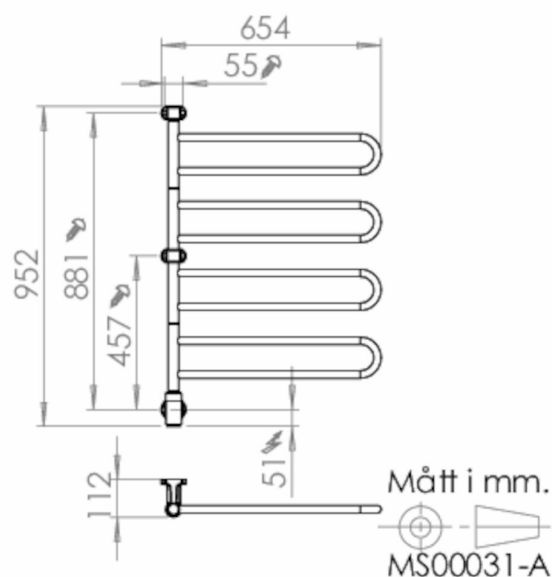

Pax Flex U 4/650, pivoting, Momento II™

Cat. Part	26-1022
Number	
EAN 13	7391477610223
SE EL (SEG)	9411716
SE VVS (RSK)	8754535
NO EL (EFO)	5800524
NO VVS (NRF)	8245412
FI VVS (LVI)	5280944
DK EL (DB)	2254723
DK VVS (VVS)	331164827
FI EL (SNRO)	8133376

Functions

Run on Timer, Repetitivetimer, Power control

Technical data

Installation type, wall, ceiling et.c	Wall
Max watt(W)	85
Supply Voltage (12V-400V)	230V AC
Electrical Supply Phase	1-Phase
Insulation Class	II
Wireless Control Option	Bluetooth LE
Protection (IP)	IP 44
Unpackaged Product Width (mm)	654
Unpackaged Product Height (mm)	952
Unpackaged Product Depth (mm)	112
Material	Stainless Steel, Plastic
Plastic Material detail	ABS
Etim Code	EC003624

Measure sketch/CAD

Description

Flex U has 4 arms that are 650 mm long. The towel warmer has excellent drying capabilities. The individually pivoting U-shaped arms allow towels to hang freely in the air when needed.

Flex U is made of stainless steel and the effect is 85W. The towel warmer can be mounted right or left-hand. The towel warmer comes complete with Momento II™ bracket for concealed electrical installation placed at the bottom.