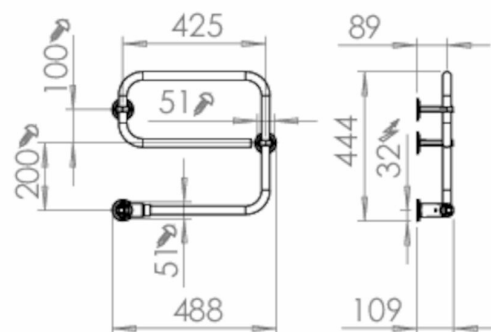

## Pax TR45

Cat. Part	3506-8
Number	
EAN 13	7391477350686
SE EL (SEG)	9411755
SE VVS (RSK)	8754574
NO EL (EFO)	5800563
NO VVS (NRF)	8245455
FI VVS (LVI)	5280927
DK EL (DB)	2239834
DK VVS (VVS)	331157127
FI EL (SNRO)	8133359

- Four sizes
- Reversible
- Low energy consumption

**TR45, stainless steel, 30 W, width 490mm, height 445mm.**

### Technical data

Installation type, wall, ceiling et.c	Wall
Max watt(W)	30
Supply Voltage (12V-400V)	230V AC
Electrical Supply Phase	1-Phase
Insulation Class	II
Protection ( IP )	IP 44
Unpackaged Product Width (mm)	488
Unpackaged Product Height (mm)	444
Unpackaged Product Depth (mm)	109
Material	Stainless Steel, Plastic
Plastic Material detail	ABS
Etim Code	EC003624

### Measure sketch/CAD

Mått i mm.  
MS00015-A