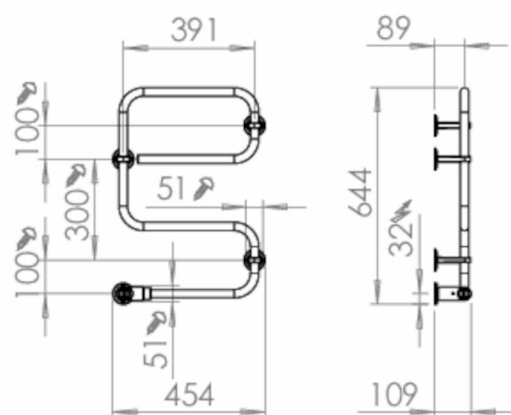

## Pax TR55

Cat. Part	3505-8
Number	
EAN 13	7391477350587
SE EL (SEG)	9411758
SE VVS (RSK)	8754577
NO EL (EFO)	5800566
NO VVS (NRF)	8245458
FI VVS (LVI)	5280930
DK EL (DB)	2240883
DK VVS (VVS)	331157317
FI EL (SNRO)	8133362

- Four sizes
- Reversible
- Low energy consumption

**TR55, stainless steel, 40 W, width 454mm, height 645mm**

### Technical data

Installation type, wall, ceiling et.c	Wall
Max watt(W)	40
Supply Voltage (12V-400V)	230V AC
Electrical Supply Phase	1-Phase
Insulation Class	II
Protection ( IP )	IP 44
Unpackaged Product Width (mm)	454
Unpackaged Product Height (mm)	644
Unpackaged Product Depth (mm)	109
Material	Stainless Steel, Plastic
Plastic Material detail	ABS
Etim Code	EC003624

### Measure sketch/CAD

Mått i mm.  
MS00016-A